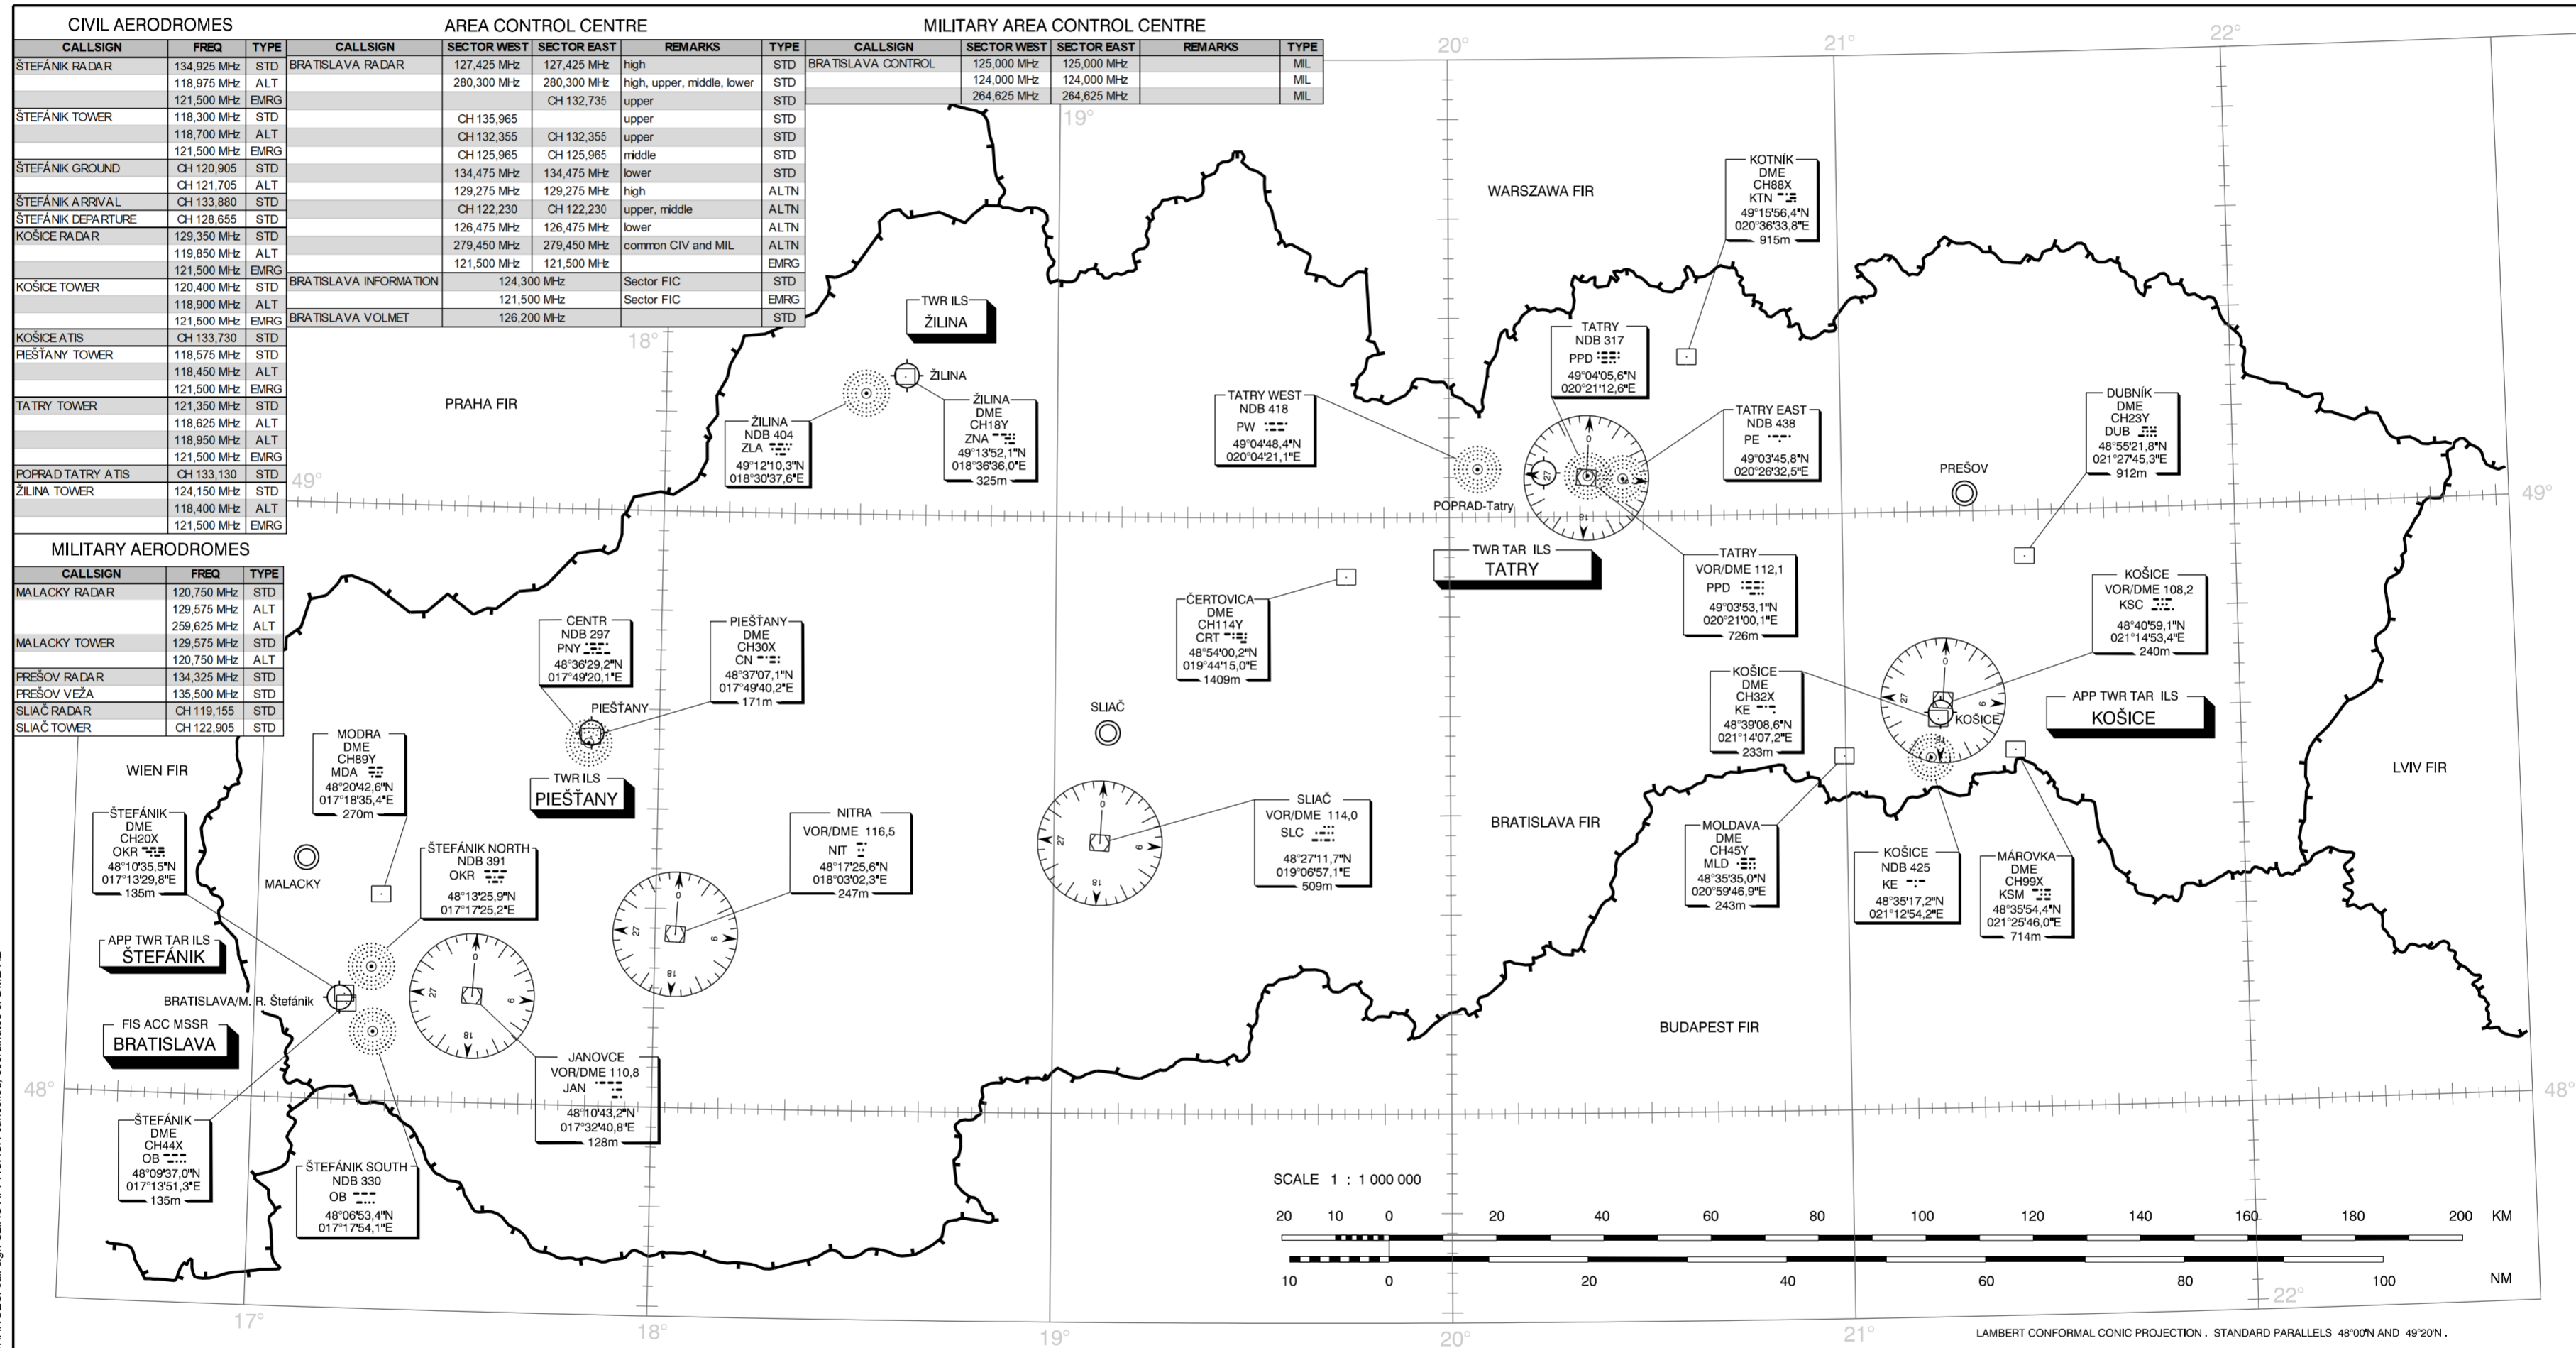

RADIO FACILITY - INDEX CHART

SLOVAK REPUBLIC

CHANGES: call sign SLIAČ APPROACH cancelled, coordinates of DME KE